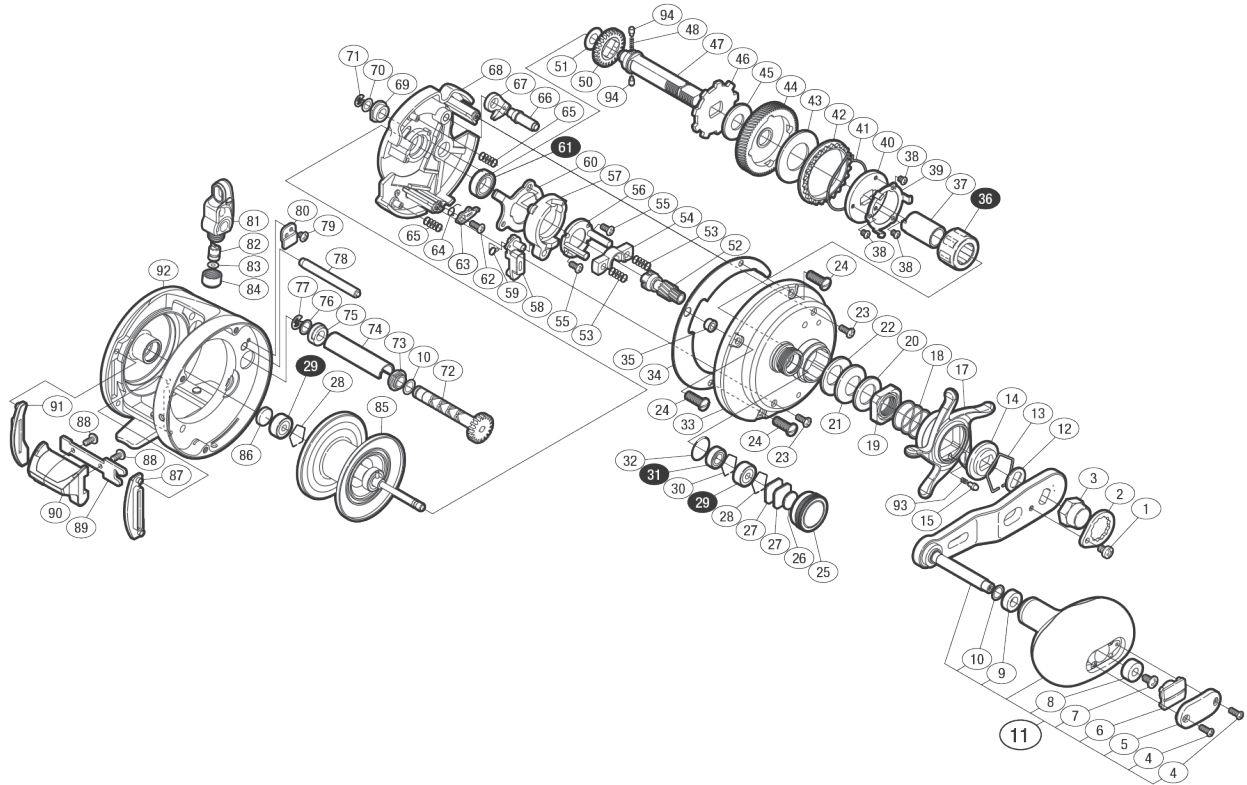

短縮コード **03058**

#	Part Name	Part No
1	HANDLE NUT PLATE SCREW	BNT0770
2	HANDLE NUT PLATE	BNT3890
3	HANDLE NUT	TGT1638
4	CLUTCH CAM SCREW	BNT1930
5	HANDLE KNOB I.D. PLATE	BNT4427
6	HANDLE KNOB SEAL	BNT4428
7	SLIDER RETAINER SCREW	BNT4116
8	HANDLE KNOB BUSH A	BNT2154
9	HANDLE KNOB BUSH B	RD14171
10	HANDLE KNOB WASHER SET	BNT03058-0010
11	HANDLE ASSY	BNT03058-0011
12	FRICITION WASHER	BNT2872
13	CLICK PLATE RETAINER	BNT2120
14	STAR DRAG CLICK	BNT2121
15	CLICK PIN	BNT2122
16		
17	STAR DRAG	BNT03058-0017
18	STAR DRAG SPRING	BNT2125
19	STAR DRAG NUT	TGT1737
20	STAR DRAG WASHER	BNT1730
21	DRAG SPRING WASHER (L)	BNT1613
22	DRAG SPRING WASHER (H)	BNT1455
23	SCREW	BNT4521
24	SCREW	BNT4528
25	CAST CONTROL CAP	BNT03058-0025
26	SPACER	BNT1696
27	SPACER (A)	BNT0009
28	LEFT (SPOOL) BEARING LOCK	BNT0032
29	BALL BEARING	BNT3812
30	BUSH RETAINER	BNT4380
31	BALL BEARING	BNT4194
32	O RING	BNT0188
33	SIDE PLATE	BNT03058-0033
34	SIDE PLATE SUPPORT	BNT4569

#	Part Name	Part No
35	SCREW COLLAR	BNT4568
36	ROLLER CLUTCH	BNT4225
37	ROLLER CLUTCH INNER	BNT03056-0037
38	SCREW	BNT03056-0038
39	RETAINER	BNT03056-0039
40	PRESSURE PLATE	BNT03056-0040
41	SPRING	BNT03056-0041
42	DRAG CLICK RATCHET	BNT03056-0042
43	DRAG WASHER C	BNT03056-0043
44	DRIVE GEAR	BNT03058-0044
45	DRAG WASHER (A)	BNT2361
46	ANTI REVERSE RATCHET	BNT4533
47	DRIVE SHAFT	BNT03056-0047
48	IDLE GEAR SPRING	BNT5027
49		
50	IDLE GEAR A	BNT4632
51	IDLE GEAR (A) SPACER	BNT1218
52	PINION GEAR	BNT03058-0052
53	YOKE SPRING	BNT4566
54	YOKE SPRING	BNT4390
55	CLUTCH CAM SCREW	BNT1302
56	CLUTCH CAM RETAINER	BNT4538
57	CLUTCH CAM	BNT4392
58	CLUTCH PAWL A	BNT4539
59	CLUTCH PAWL SPRING	BNT4540
60	CLUTCHPLATE	BNT4541
61	BALL BEARING	BNT3927
62	SCREW	BNT0817
63	DRAG CLICK RATCHET	BNT03056-0063
64	CLICK SPRING	BNT03056-0064
65	YOKE SPRING	BNT1419
66	AR PAWL PIN	BNT4594
67	AR PAWL	BNT4595
68	SET PLATE	BNT4544