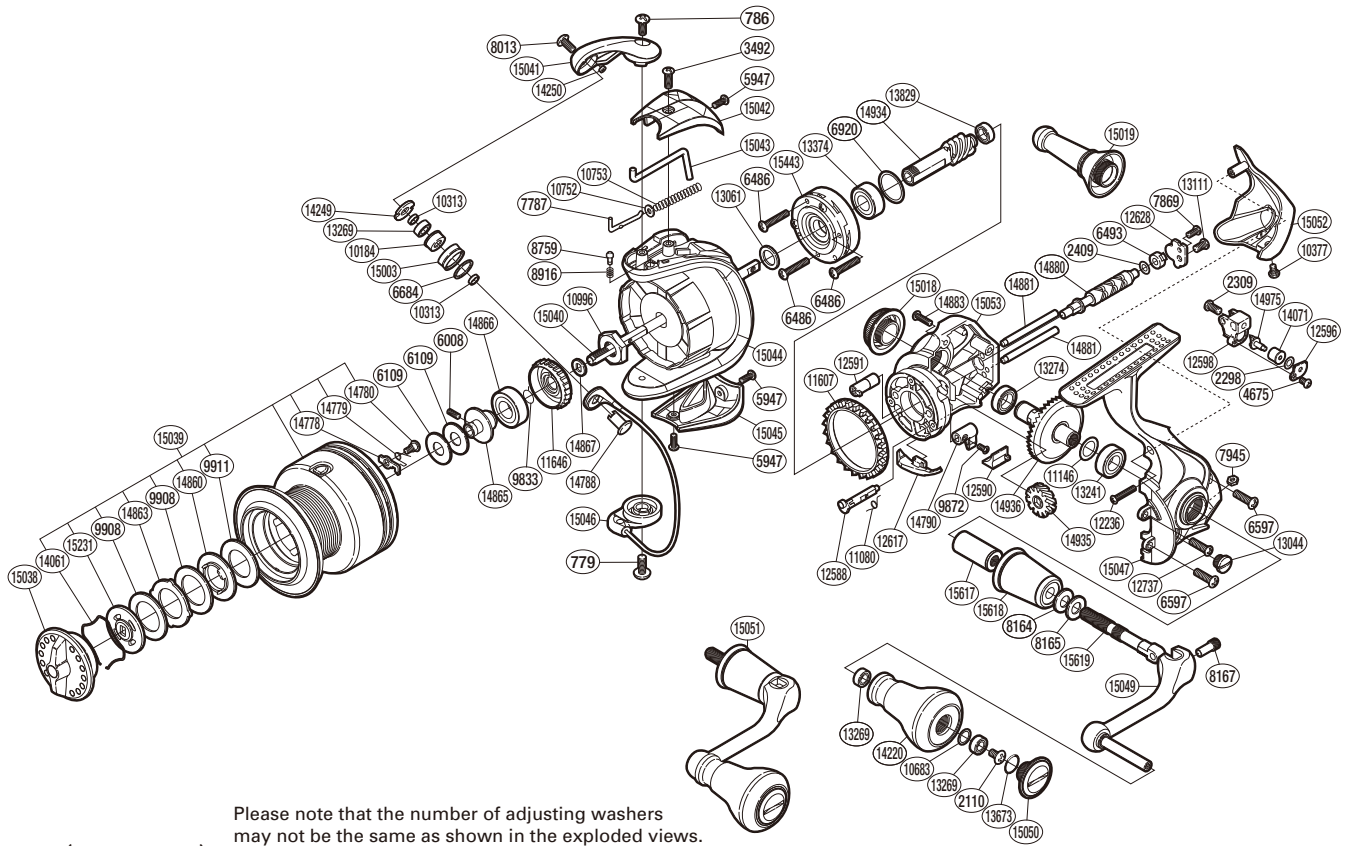

## SA-4000FG

Please note that the number of adjusting washers may not be the same as shown in the exploded views. (51SE574006U) (Adjustment will vary with each individual product.)

Part No.	Description	Part No.	Description	Part No.	Description
RD 0779	Screw	RD10996	Rotor Nut	RD14865	Bearing Bushing
RD 0786	Screw	RD11080	Anti-Reverse Cam Spring	RD14866	Ball Bearing
RD 2110	Screw	RD11146	Washer	RD14867	Spool Support
RD 2298	Spacer	RD11607	Friction Ring	RD14880	Worm Shaft
RD 2309	Screw	RD11646	Drag Click Ratchet	RD14881	Oscillating Guide
RD 2409	Spacer	RD12236	Screw	RD14883	Screw
RD 3492	Screw	RD12588	Anti-Reverse Cam	RD14934	Pinion Gear
RD 4675	Screw	RD12590	Anti-Reverse Lever Cover	RD14935	Idle Gear
RD 5947	Screw	RD12591	Worm Bushing (front)	RD14936	Drive Gear
RD 6008	Set Screw	RD12596	Oscillating Pawl Cover	RD14975	Oscillating Pawl
RD 6109	Spool Washer	RD12598	Oscillating Slider	RD15003	Line Roller
RD 6486	Screw	RD12617	Bail Trip Strike	RD15018	Handle Screw Cap
RD 6493	Worm Bushing (rear)	RD12628	Worm Shaft Retainer	RD15038	Drag Knob
RD 6597	Screw	RD12737	Screw	RD15039	Spool Assembly
RD 6684	Line Roller Spacer	RD13044	Oil Cap	RD15040	Main Shaft
RD 6920	Spacer	RD13061	Washer	RD15041	Bail Arm
RD 7787	Bail Spring Guide A	RD13111	Screw	RD15042	Bail Spring Cover
RD 7869	Screw	RD13241	Ball Bearing	RD15043	Bail Trip Lever
RD 7945	Nut	RD13269	Ball Bearing	RD15044	Rotor
RD 8013	Screw	RD13274	Ball Bearing	RD15045	Bail Hold Support Guard
RD 8164	Coned Disc Spring	RD13374	Ball Bearing	RD15046	Bail Assembly
RD 8165	Large Handle Shank Washer	RD13673	O Ring	RD15047	Side Cover
RD 8167	Handle Shaft Screw	RD13829	Ball Bearing	RD15049	Handle Shank Assembly
RD 8759	Click Pin	RD14061	Drag Washers Retainer	RD15050	Handle Knob Seal
RD 8916	Click Spring	RD14071	Oscillating Slider Bushing	RD15051	Handle Assembly
RD 9833	Ratchet Spring	RD14220	Handle Knob	RD15052	Rear Protector
RD 9872	Screw	RD14249	Line Roller Plate	RD15053	Body
RD 9908	Drag Washer	RD14250	Line Roller Oil Cap	RD15231	Key Washer
RD 9911	Drag Washer	RD14778	Drag Click	RD15443	Roller Clutch Assembly
RD10184	Line Roller Bushing	RD14779	Drag Click Spring	RD15617	Handle Shaft Cover B
RD10313	Bearing Spacer	RD14780	Screw	RD15618	Handle Shaft Cover A
RD10377	Screw	RD14788	Line Roller Support	RD15619	Handle Shaft
RD10683	Washer	RD14790	Anti-Reverse Lever		
RD10752	Bail Spring Guide A Support	RD14860	Key Washer		
RD10753	Bail Spring	RD14863	Eared Washer	RD15019	Reel Stand (accessory)