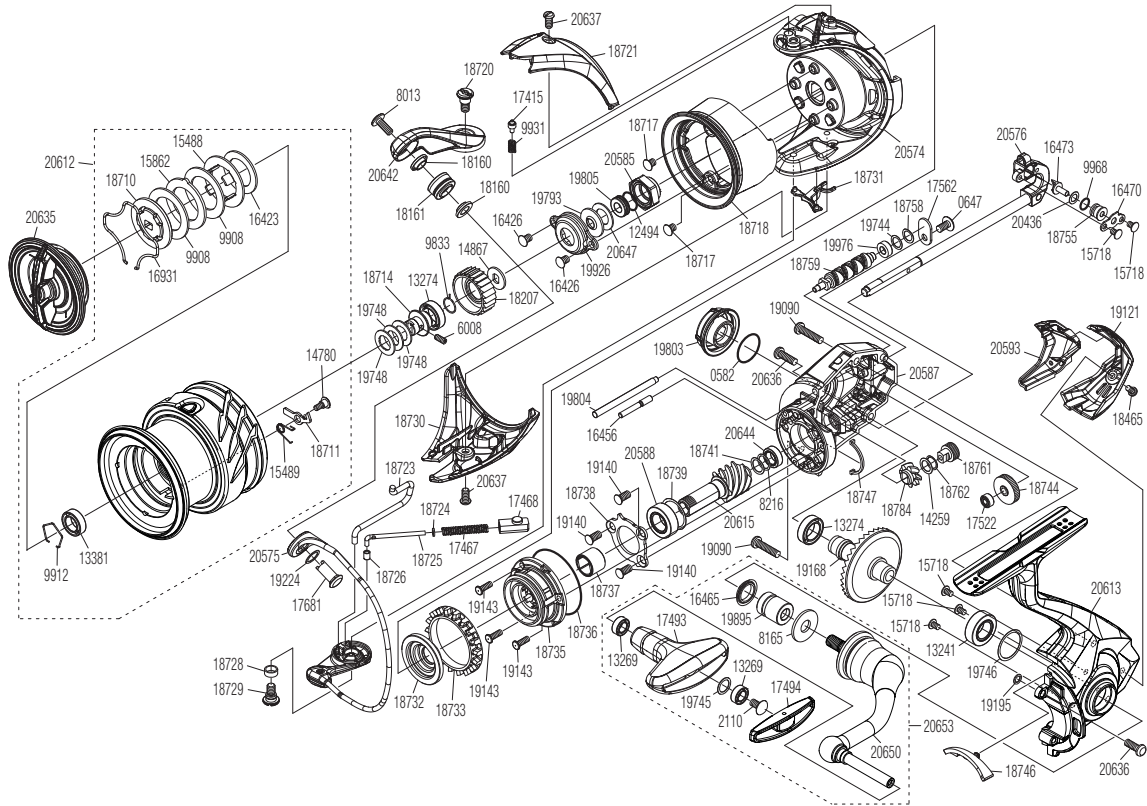

SHIMANO

TWIN POWER SA-RB

TP-C3000XG

Please note that the number of adjusting washers may not always be the same as shown in the exploded views.

(51SF29E033X)

Please note that your actions take full responsibility when you take it apart.