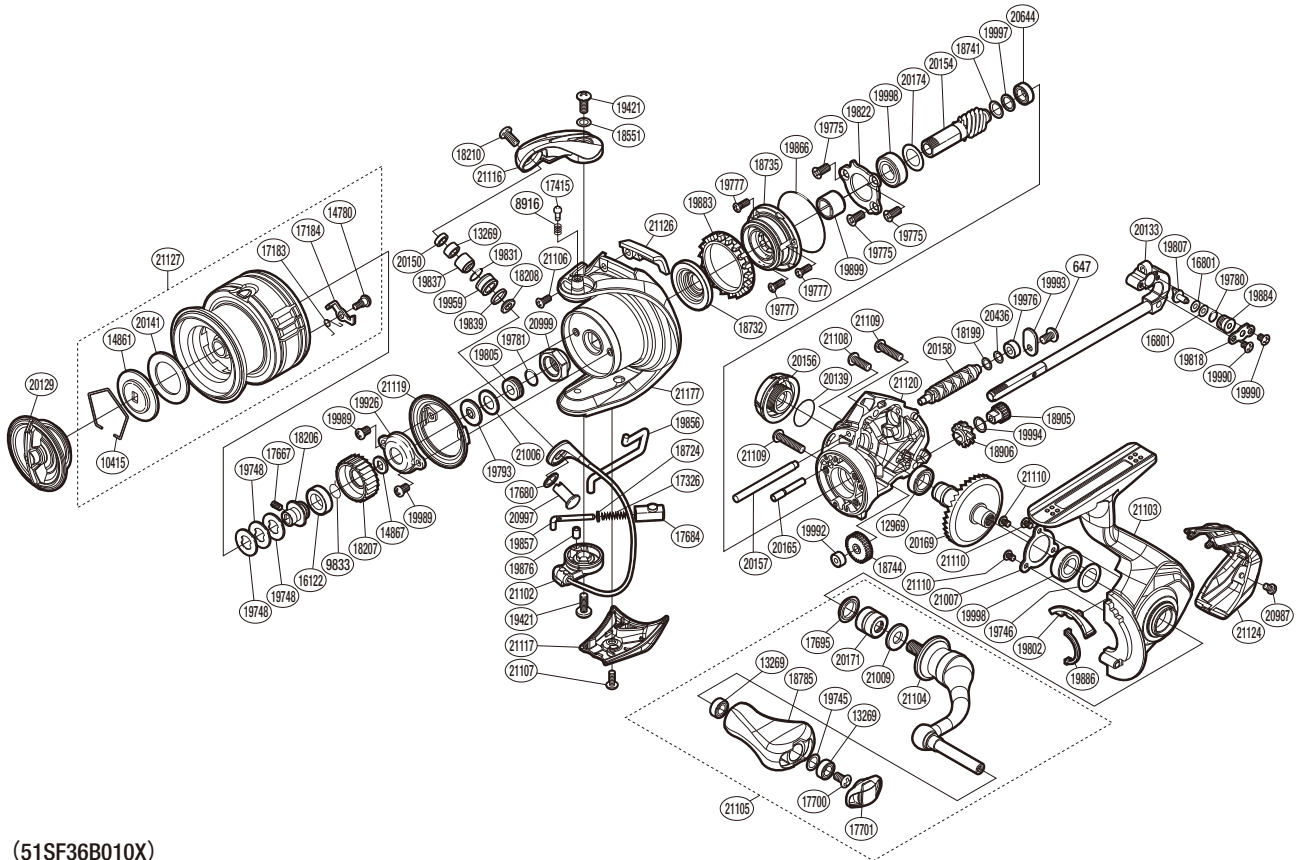

## VF1000F

(51SF36B010X)

Please note that the number of adjusting washers may not be the same as shown in the exploded views.  
(Adjustment will vary with each individual product.)

Part No.	Description	Part No.	Description	Part No.	Description
RD 0647	Screw	RD19745	Washer	RD20139	O Ring
RD 8916	Click Spring	RD19746	Washer	RD20141	Drag Washer
RD 9833	Ratchet Spring	RD19748	Washer	RD20150	Line Roller Collar
RD10415	Drag Washer Retainer	RD19775	Screw	RD20154	Pinion Gear
RD12969	Ball Bearing	RD19777	Screw	RD20156	Handle Screw Cap
RD13269	Ball Bearing	RD19780	O Ring	RD20157	Oscillating Guide A
RD14780	Screw	RD19781	O Ring	RD20158	Worm Shaft
RD14861	Key Washer	RD19793	Bearing Water Proof	RD20165	Idle Gear B Shaft
RD14867	Spool Support	RD19802	Bail Trip Strike	RD20169	Drive Gear
RD16122	Spool Bushing	RD19805	Main Shaft Collar	RD20171	Handle Shaft Cover B
RD16801	Spacer	RD19807	Oscillating Pawl	RD20174	Washer
RD17183	Drag Click Spring	RD19818	Oscillating Pawl Cover	RD20436	Washer
RD17184	Drag Click	RD19822	Bearing Retainer	RD20644	Ball Bearing
RD17326	Bail Spring	RD19831	O Ring	RD20987	Screw
RD17415	Click Pin	RD19837	Line Roller Bushing	RD20997	Line Roller Support
RD17667	Set Screw	RD19839	Line Roller Spacer	RD20999	Rotor Nut
RD17680	Washer	RD19856	Bail Trip Lever	RD21006	Washer
RD17684	Bail Spring Guide B	RD19857	Bail Spring Guide A	RD21007	Bearing Retainer
RD17695	Handle Shaft Seal	RD19866	O Ring	RD21009	Washer
RD17700	Screw	RD19876	Bail Spring Guide A Bush	RD21102	Bail Assembly
RD17701	Handle Knob Seal	RD19883	Friction Ring	RD21103	Side Cover Assembly
RD18199	Spacer	RD19884	Oscillating Slider Bushing	RD21104	Handle Shank Assembly
RD18206	Bearing Bushing	RD19886	Flange Water Proof	RD21105	Handle Assembly
RD18207	Drag Click Ratchet	RD19899	Roller Clutch Inner	RD21106	Screw
RD18208	Spacer	RD19926	Rotor Nut Lock Plate	RD21107	Screw
RD18210	Screw	RD19959	Line Roller	RD21108	Screw
RD18551	Washer	RD19976	Worm Bushing (Rear)	RD21109	Screw
RD18724	Spring Guide A Support	RD19989	Screw	RD21110	Screw
RD18732	Rotor Ring	RD19990	Screw	RD21116	Bail Arm
RD18735	Roller Clutch Assembly	RD19992	Worm Bushing (Front)	RD21117	Bail Hold Support Guard
RD18741	Washer	RD19993	Worm Shaft Retainer	RD21119	Rotor Brim
RD18744	Idle Gear	RD19994	Washer	RD21120	Body
RD18785	Handle Knob	RD19997	Washer	RD21124	Rear Protector
RD18905	Idle Gear B Small	RD19998	Ball Bearing	RD21126	Counter Weight Cover
RD18906	Idle Gear B Large	RD20129	Drag Knob Assembly	RD21127	Spool Assembly
RD19421	Screw	RD20133	Main Shaft Assembly	RD21177	Rotor Assembly